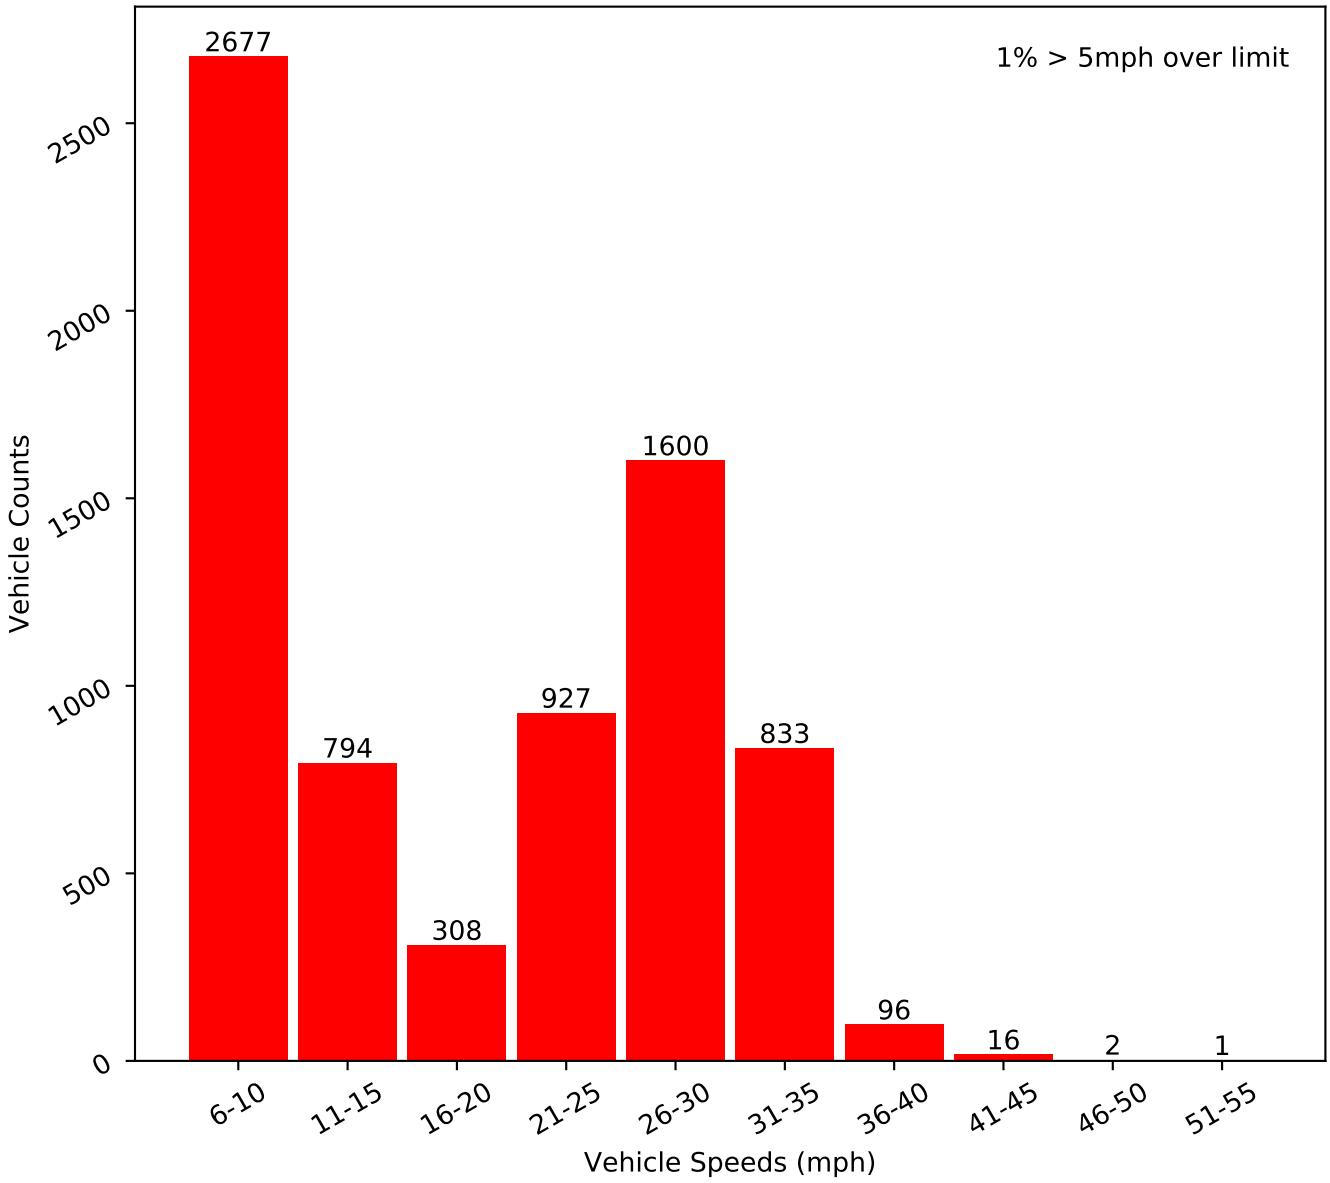

# Church Road (near Church) (30 mph)

2018-11-29 to 2019-01-10

Incoming Dir

### Vehicle Counts versus Speeds

### Vehicles by Time of Day over 40 mph