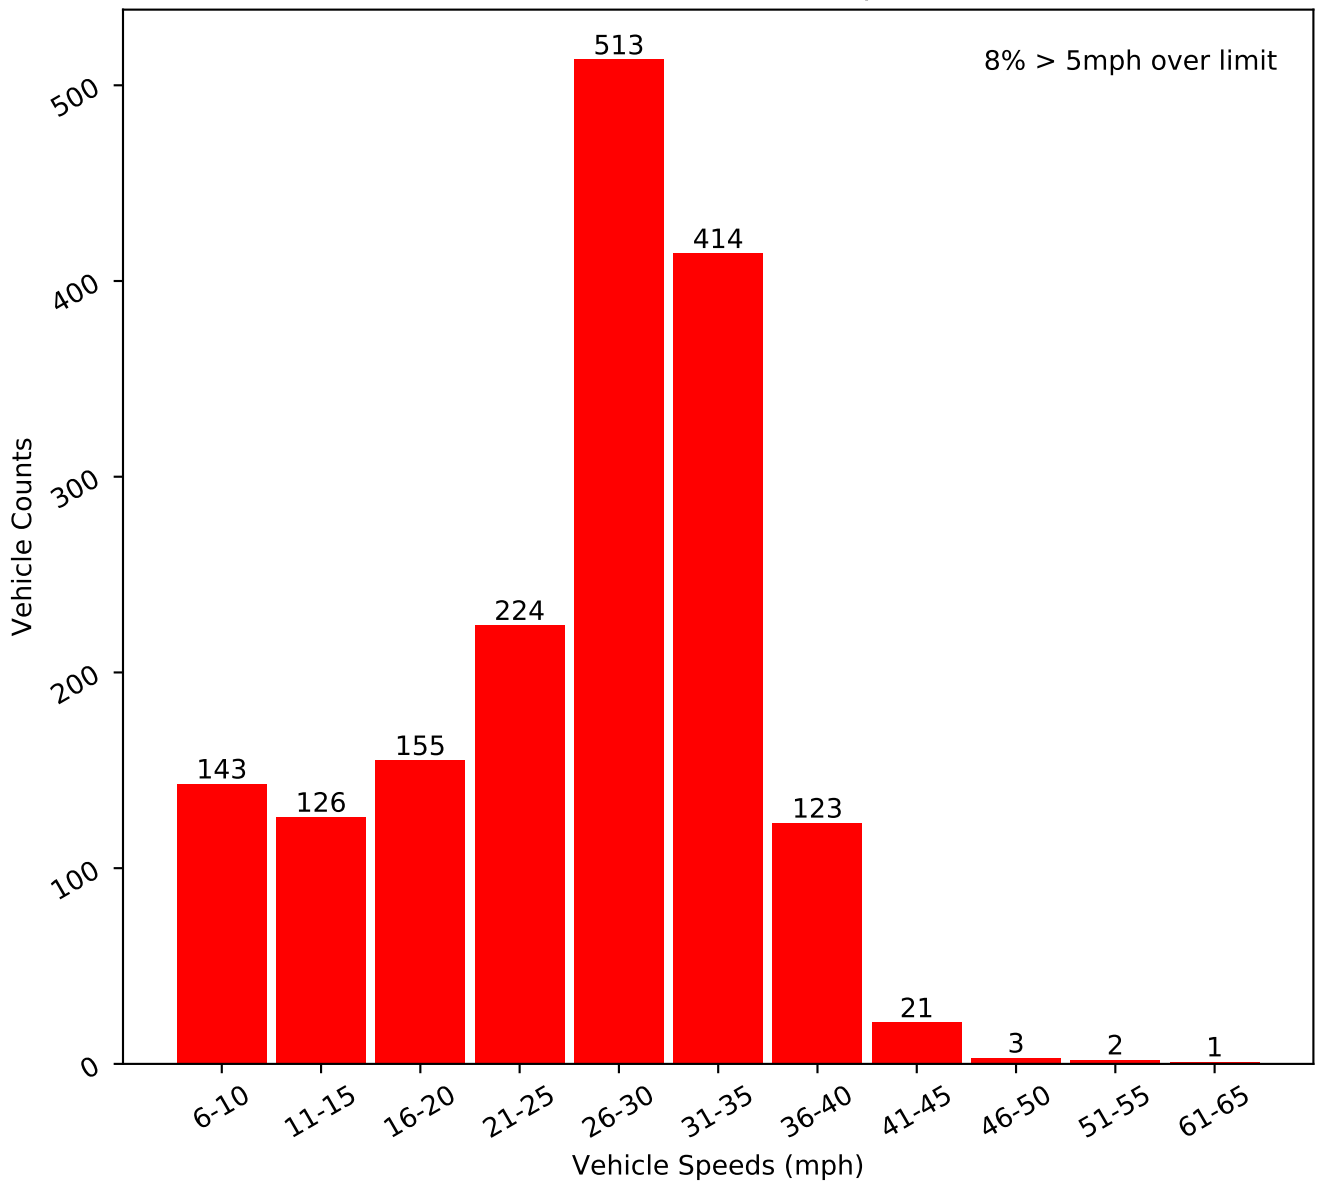

# Church Road (near Church) (30 mph)

2018-10-31 to 2018-11-29

Outgoing Direction

Vehicle Counts versus Speeds

Vehicles by Time of Day over 40 mph