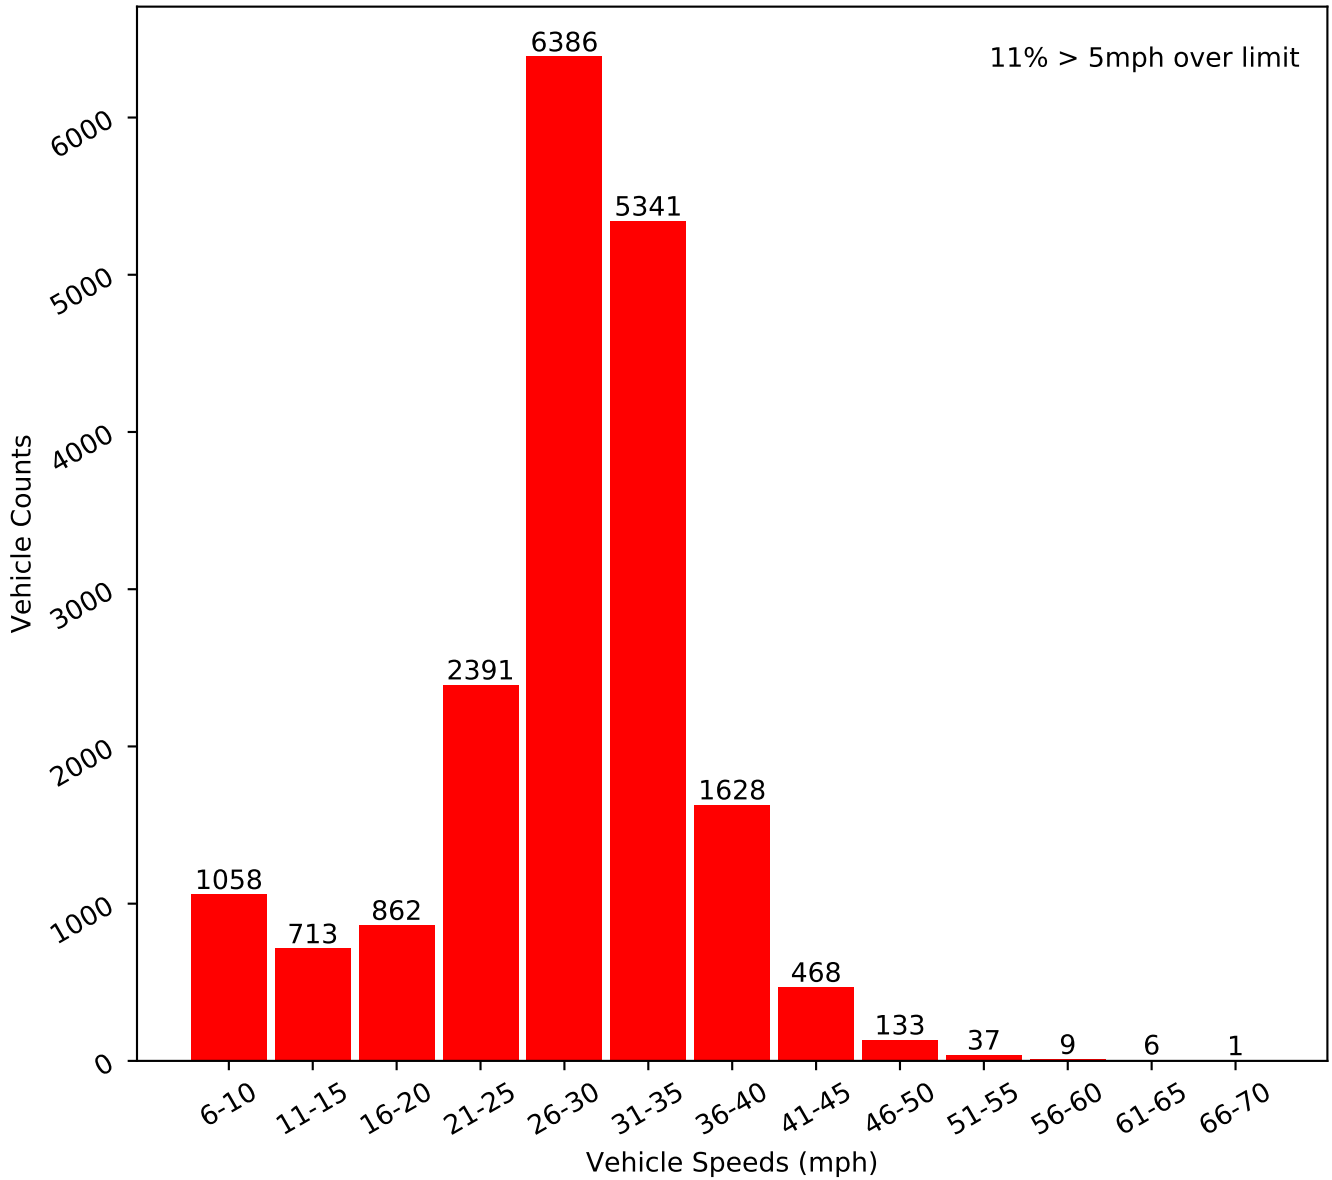

The Street (30 mph)

2018-11-29 to 2019-01-10

Outgoing Dir

Vehicle Counts versus Speeds

Vehicles by Time of Day over 40 mph