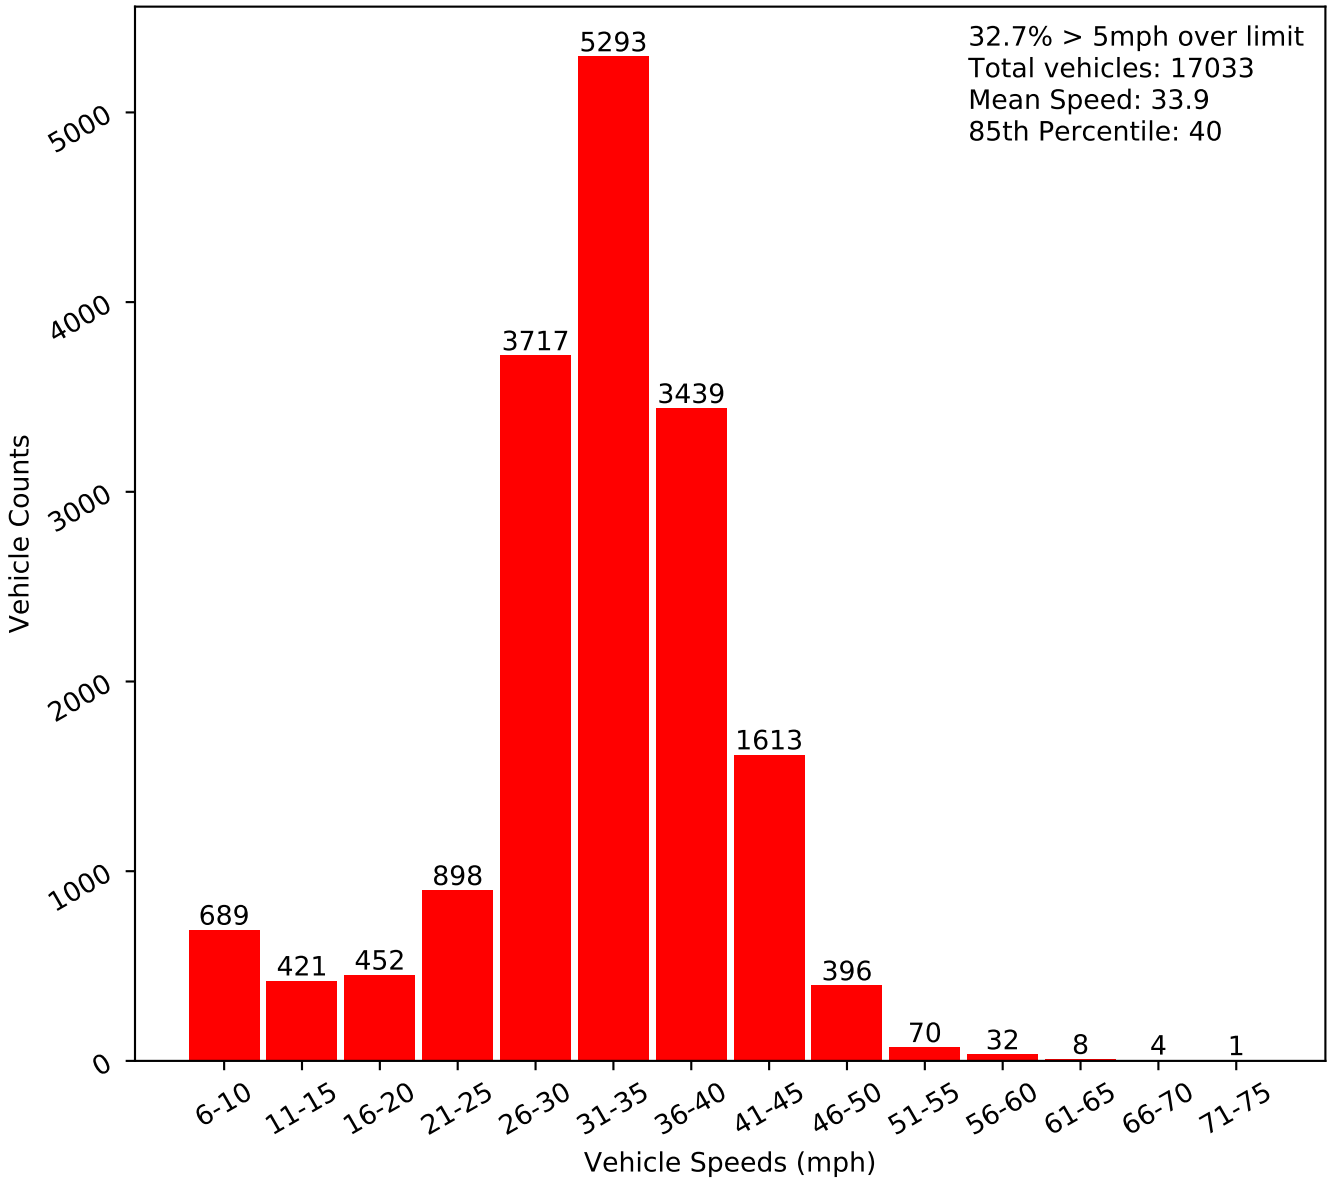

Low Road Ash Farm (30 mph)

2020-03-24 to 2020-05-27

Incoming Direction

Vehicle Counts versus Speeds

Vehicles by Time of Day over 40 mph