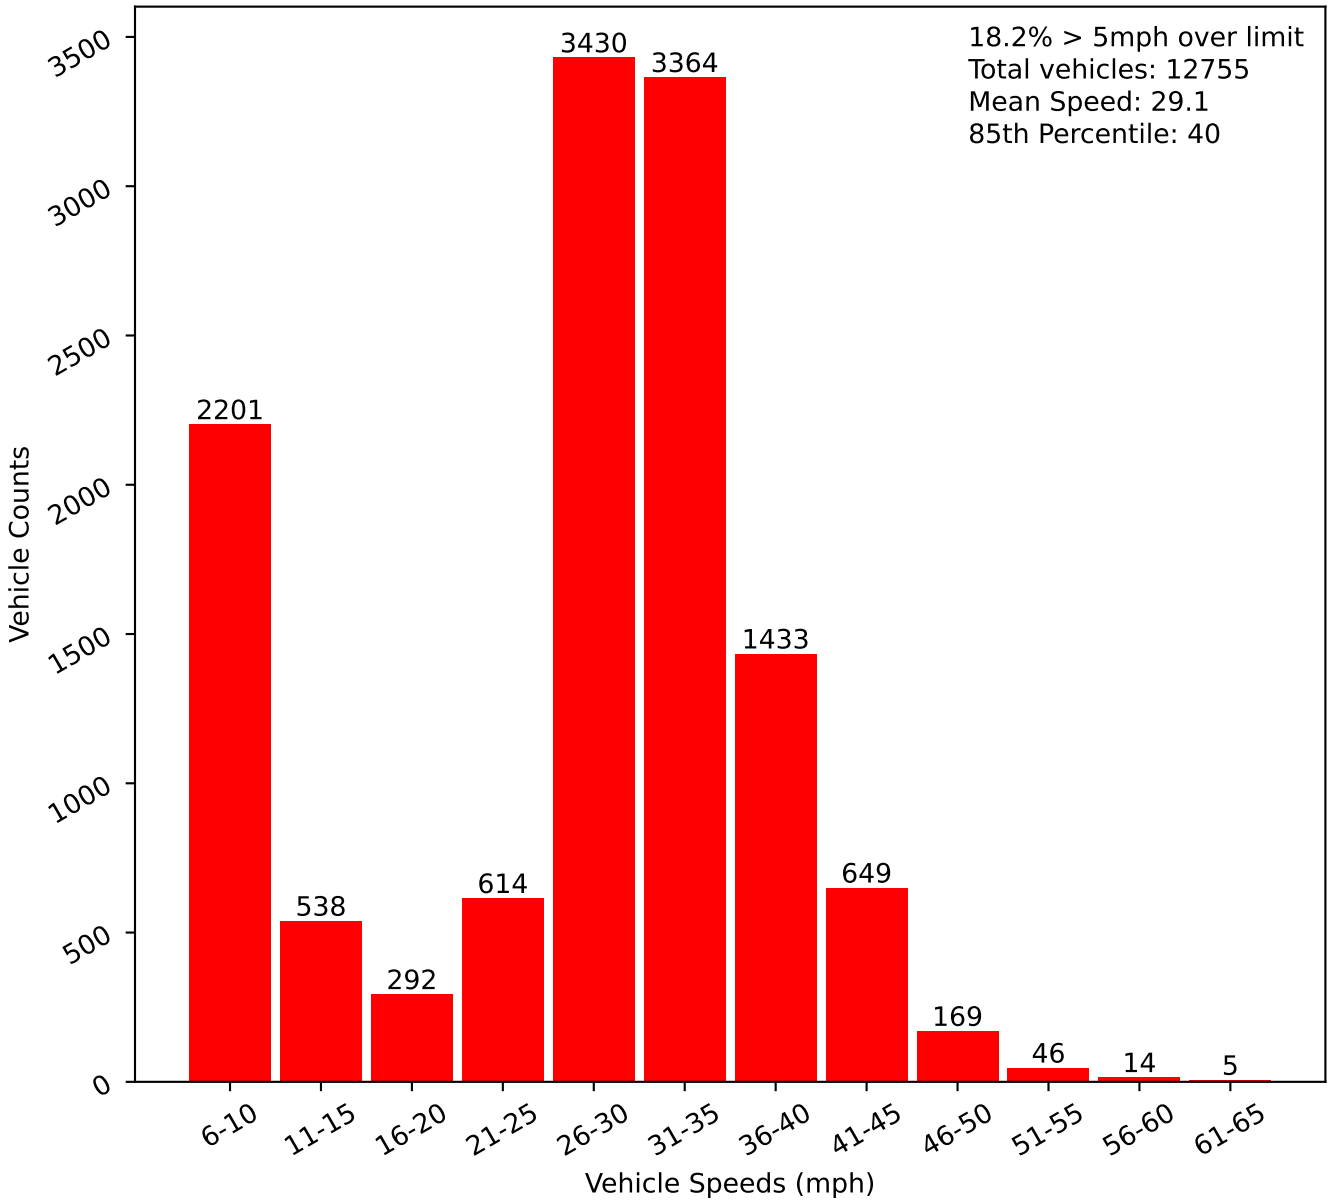

### Vehicle Counts versus Speeds

### Vehicles by Time of Day over 40 mph