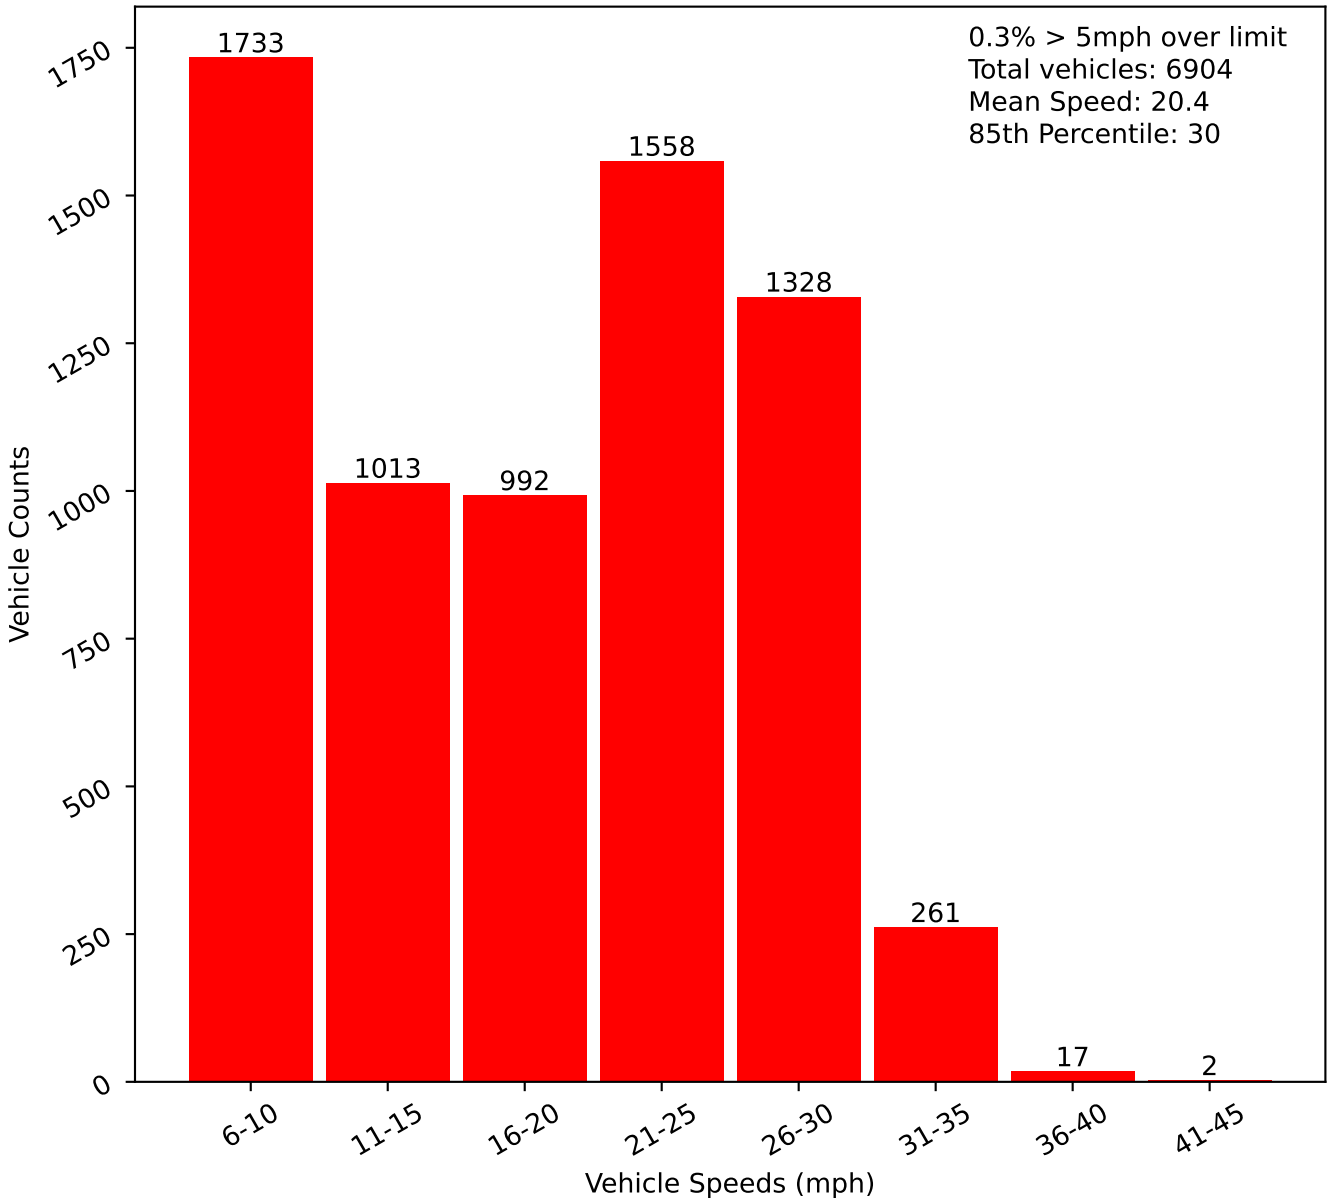

School Road (30 mph)

2022-02-21 to 2022-03-30

Incoming

Vehicle Counts versus Speeds

Vehicles by Time of Day over 40 mph